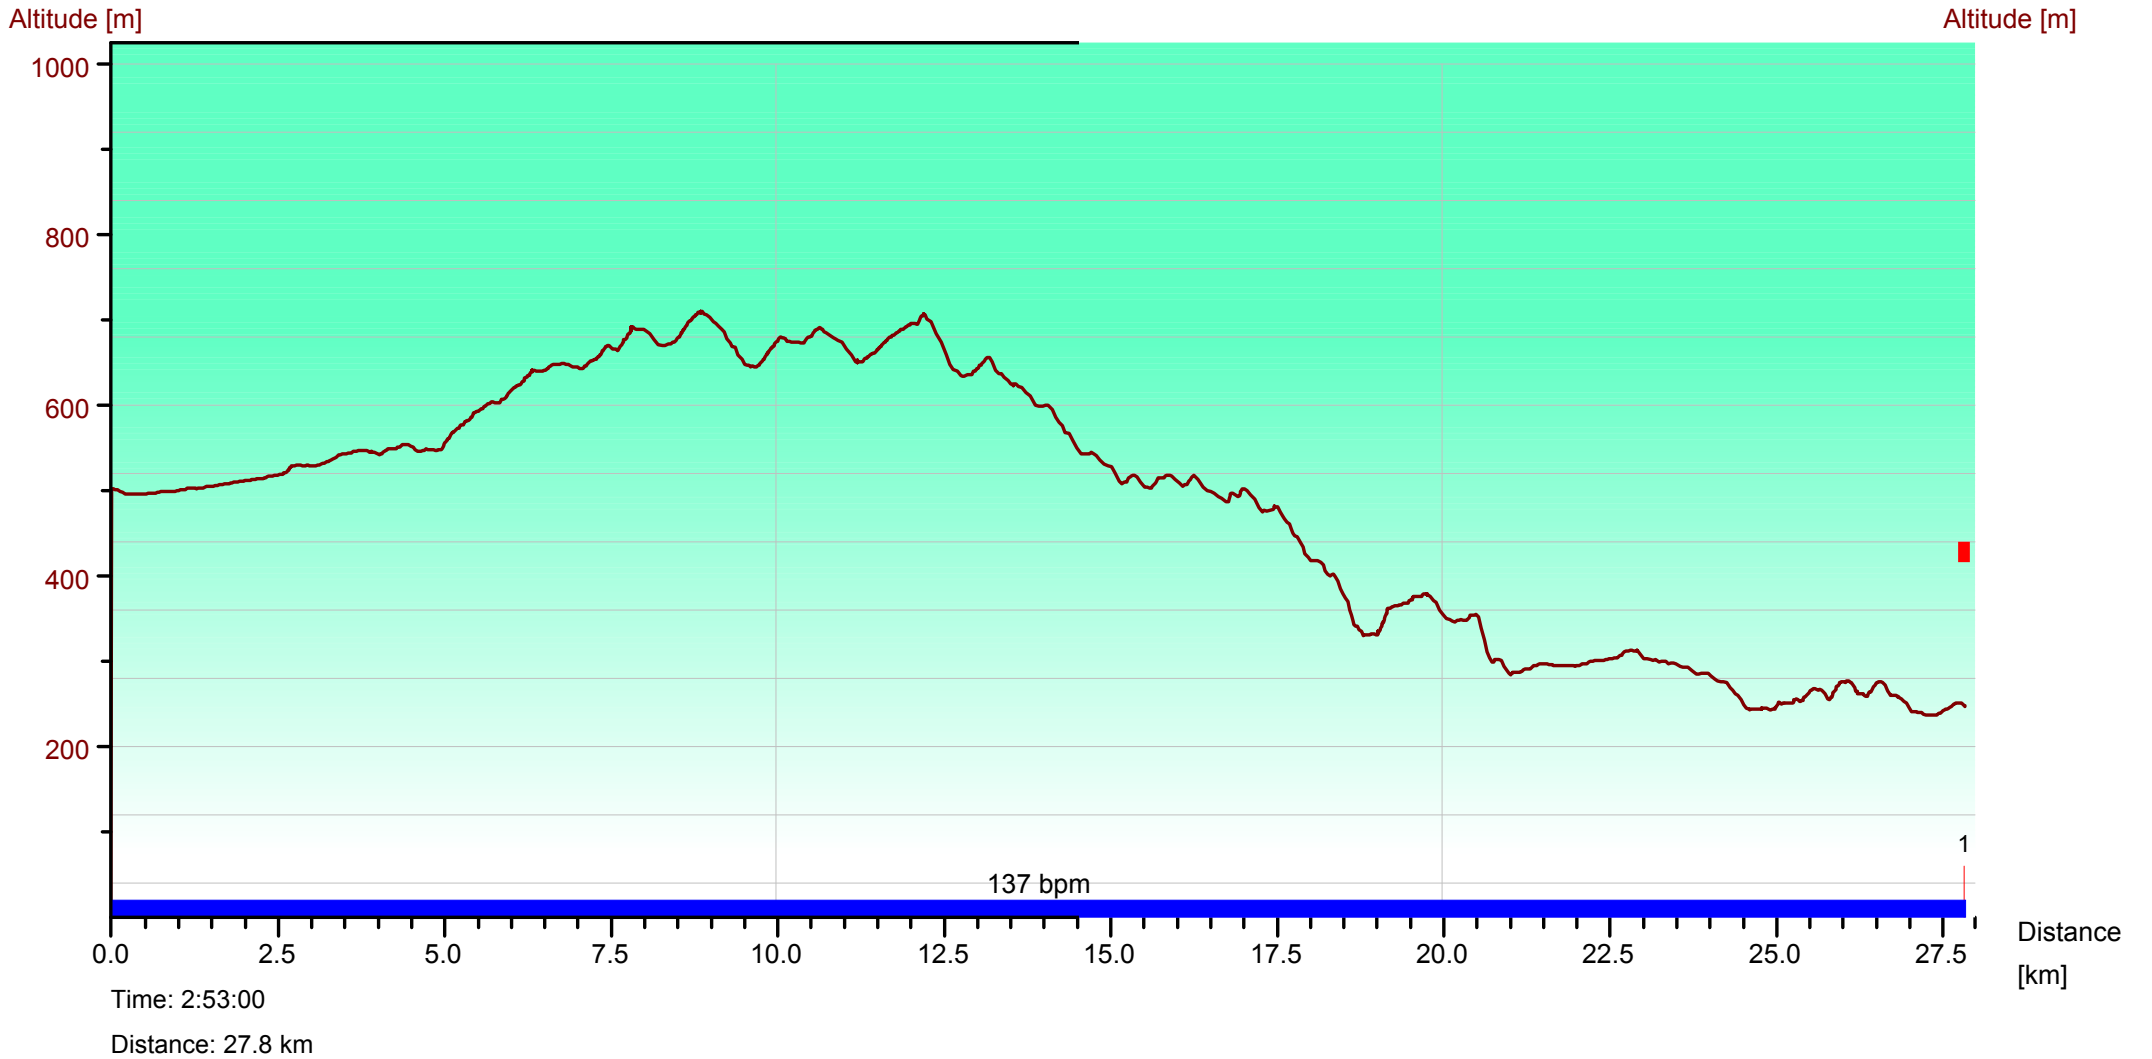

Curve

Person	Henri Reinschild	Date	4/05/2003	Heart rate	137 / 179		
Exercise	Beechworth to Yackendandah	Time	10:21:52 AM	Speed	15.8 / 66.6		
Sport	Cycling	Duration	2:54:26.3				
Team	Team Polar	Distance	27.8 km				
Note				Ascent	575 (-0.9%)		
				Selection	0:00:00 - 2:54:25 (2:54:25.0)		